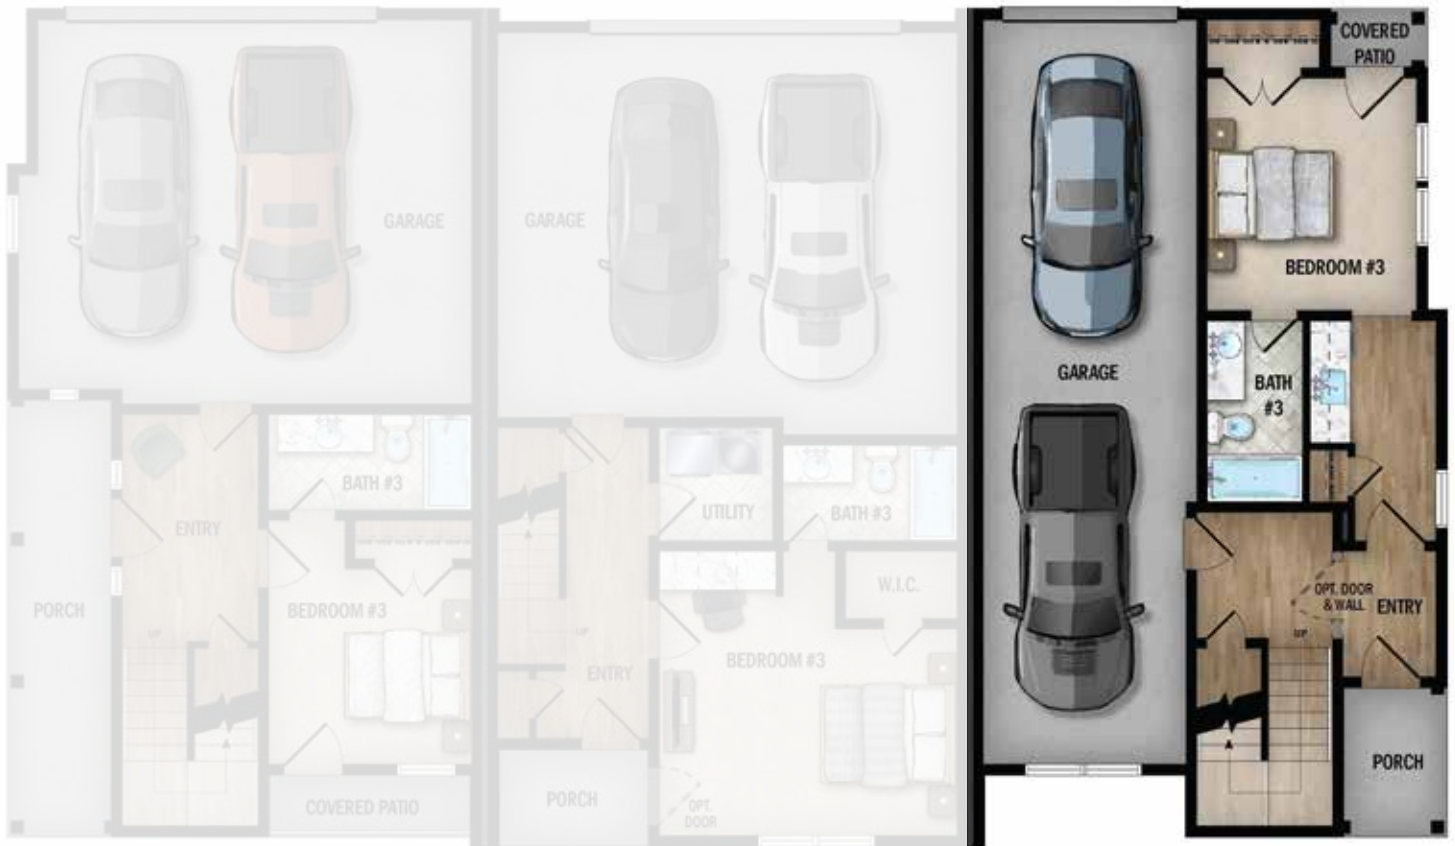

PRESIDIO

3 bedrooms / 3.5 bath / 2 car garage
1,874 square feet

Victoria
Commons

FIRST LEVEL FLOOR PLAN (right unit)

PRESIDIO

3 bedrooms | 3.5 bath | 2 car garage
1,874 square feet

Victoria
COMMONS

SECOND LEVEL FLOOR PLAN (right unit)

PRESIDIO

3 bedrooms | 3.5 bath | 2 car garage
1,874 square feet

Victoria
COMMONS

SECOND LEVEL FLOOR PLAN (right unit)

PRESIDIO

3 bedrooms / 3.5 bath / 2 car garage
1,874 square feet

Victoria
COMMONS

FLOOR PLAN

first floor

second floor

third floor

PRESIDIO

3 bedrooms / 3.5 bath / 2 car garage
1,874 square feet

Victoria
COMMONS

SIDE VIEW

BACK VIEW